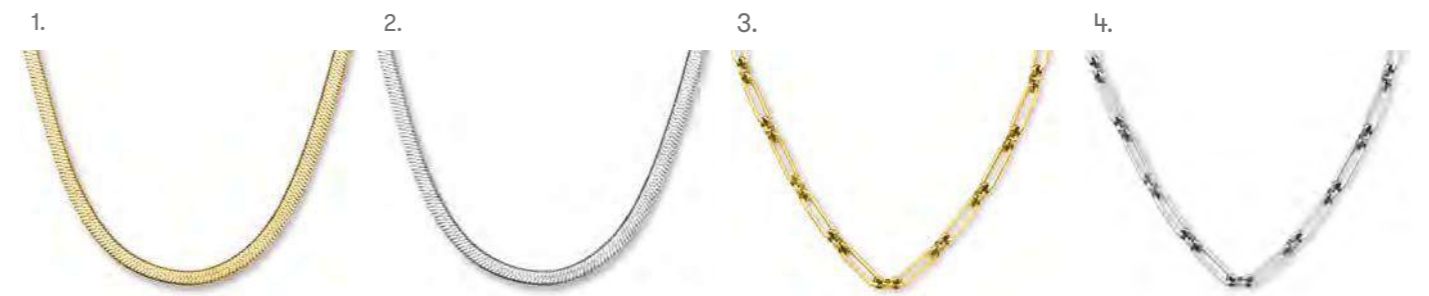

# Necklaces

- Materials: 14K Yellow gold or rhodium plated stainless steel 316L
- Adjustable length:  
35 - 39 cm (5, 6)  
40 - 43 cm (3, 4, 13 - 18, 23 - 27)  
41 - 45 cm (1, 2, 7 - 10, 19 - 22)  
45 cm (11, 12)